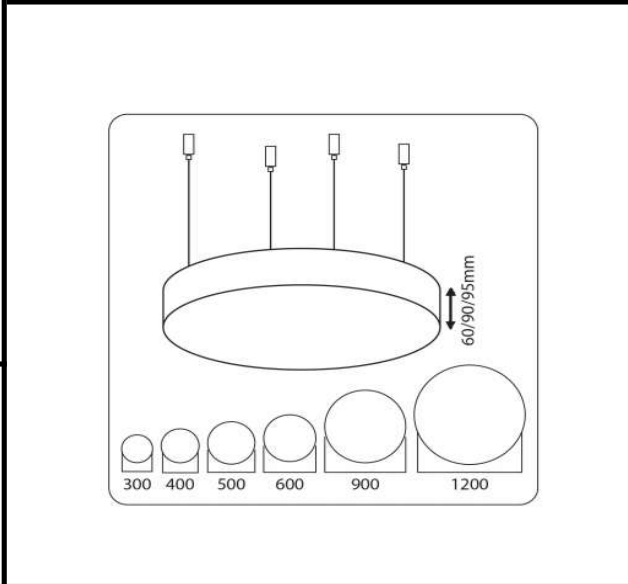

Sovitron Interior Pvt.Ltd.

Model Name	Disc Pendant /DLADISCDPD-50
Description	Architectural Light

Technical description	Image
-----------------------	-------

Dimension	Dia=500mm/600mm H=60/90/95mm
Frame	Aluminium
Color Tempertaure	3000K
Power	50W
Total Luminous Flux	5000 lm
Efficacy	100 lm/W
IP rating	50
Color Rendering	≥80
Mounting	Pendant
Optics	White Opal Diffuser
Dimming	NON-Dimmable
Operating Voltage	220-240 VAC
Standard Lifetime	L70 minimum at 50,000 burning hours

Dimension diagram

Remarks:-

Address: Plot #7 Saroorpur-Nangla Industrial Area,Ballabgarh-Sohna Road,Faridabad-121005
Email: info@sovitron.com